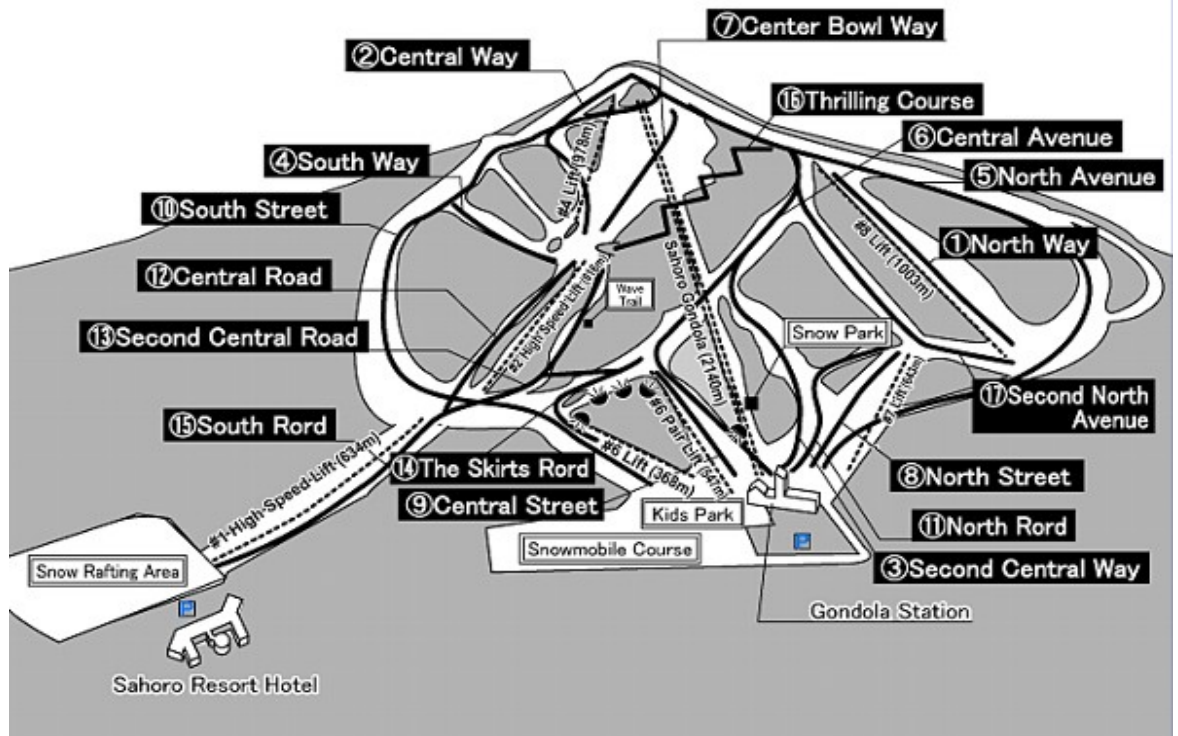

Wind velocity

5m/s

Top

160cm

Base

60cm

Lift opening time	
○	Gondola 9:00 ~ 16:00
	No.1 Lift 8:45 ~ 16:00
○	No.2 Lift 9:00 ~ 16:00
	No.4 Lift ~
×	No.6 Lift 9:00 ~ 16:00
○	No.6 Pair Lift 8:45 ~ 16:00
	No.7 Lift 9:00 ~ 16:00
○	No.8 Lift 9:30 ~ 15:30

	Course open	Level	Distance	The degree of the maximum slant	
1	North Way	○	advanced	950m	39°
2	Central Way	△	advanced	890m	36°
3	2nd Central Way	○	advanced	1,250m	37°
4	South Way	○	advanced	400m	35°
5	North Av.	○	intermediate	3,000m	30°
17	2nd North Av.	○	intermediate	1,200m	28°
6	Central Av.	○	intermediate	2,840m	26°
7	Center Bowl Way	○	advanced	930m	36°
8	North St.	○	beginner	670m	24°
9	Central St.	○	beginner	680m	18°
10	South St.	○	beginner	2,700m	24°
11	North Rd.	○	beginner	900m	15°
12	Central Rd.	○	beginner	1,330m	12°
13	2nd Central Rd.	○	beginner	900m	15°
14	The Skirts Rd.	○	beginner	440m	12°
15	South Rd.	○	beginner	650m	12°
16	Thrilling Course	○	beginner	1,800m	15°
	Snow Park	△			
	Snowmobile experience	○			
	Snowrafting Course	×			
	Cross-country Course	×			
	Kids Park	○			
					スノーエスカレーター10時~15時