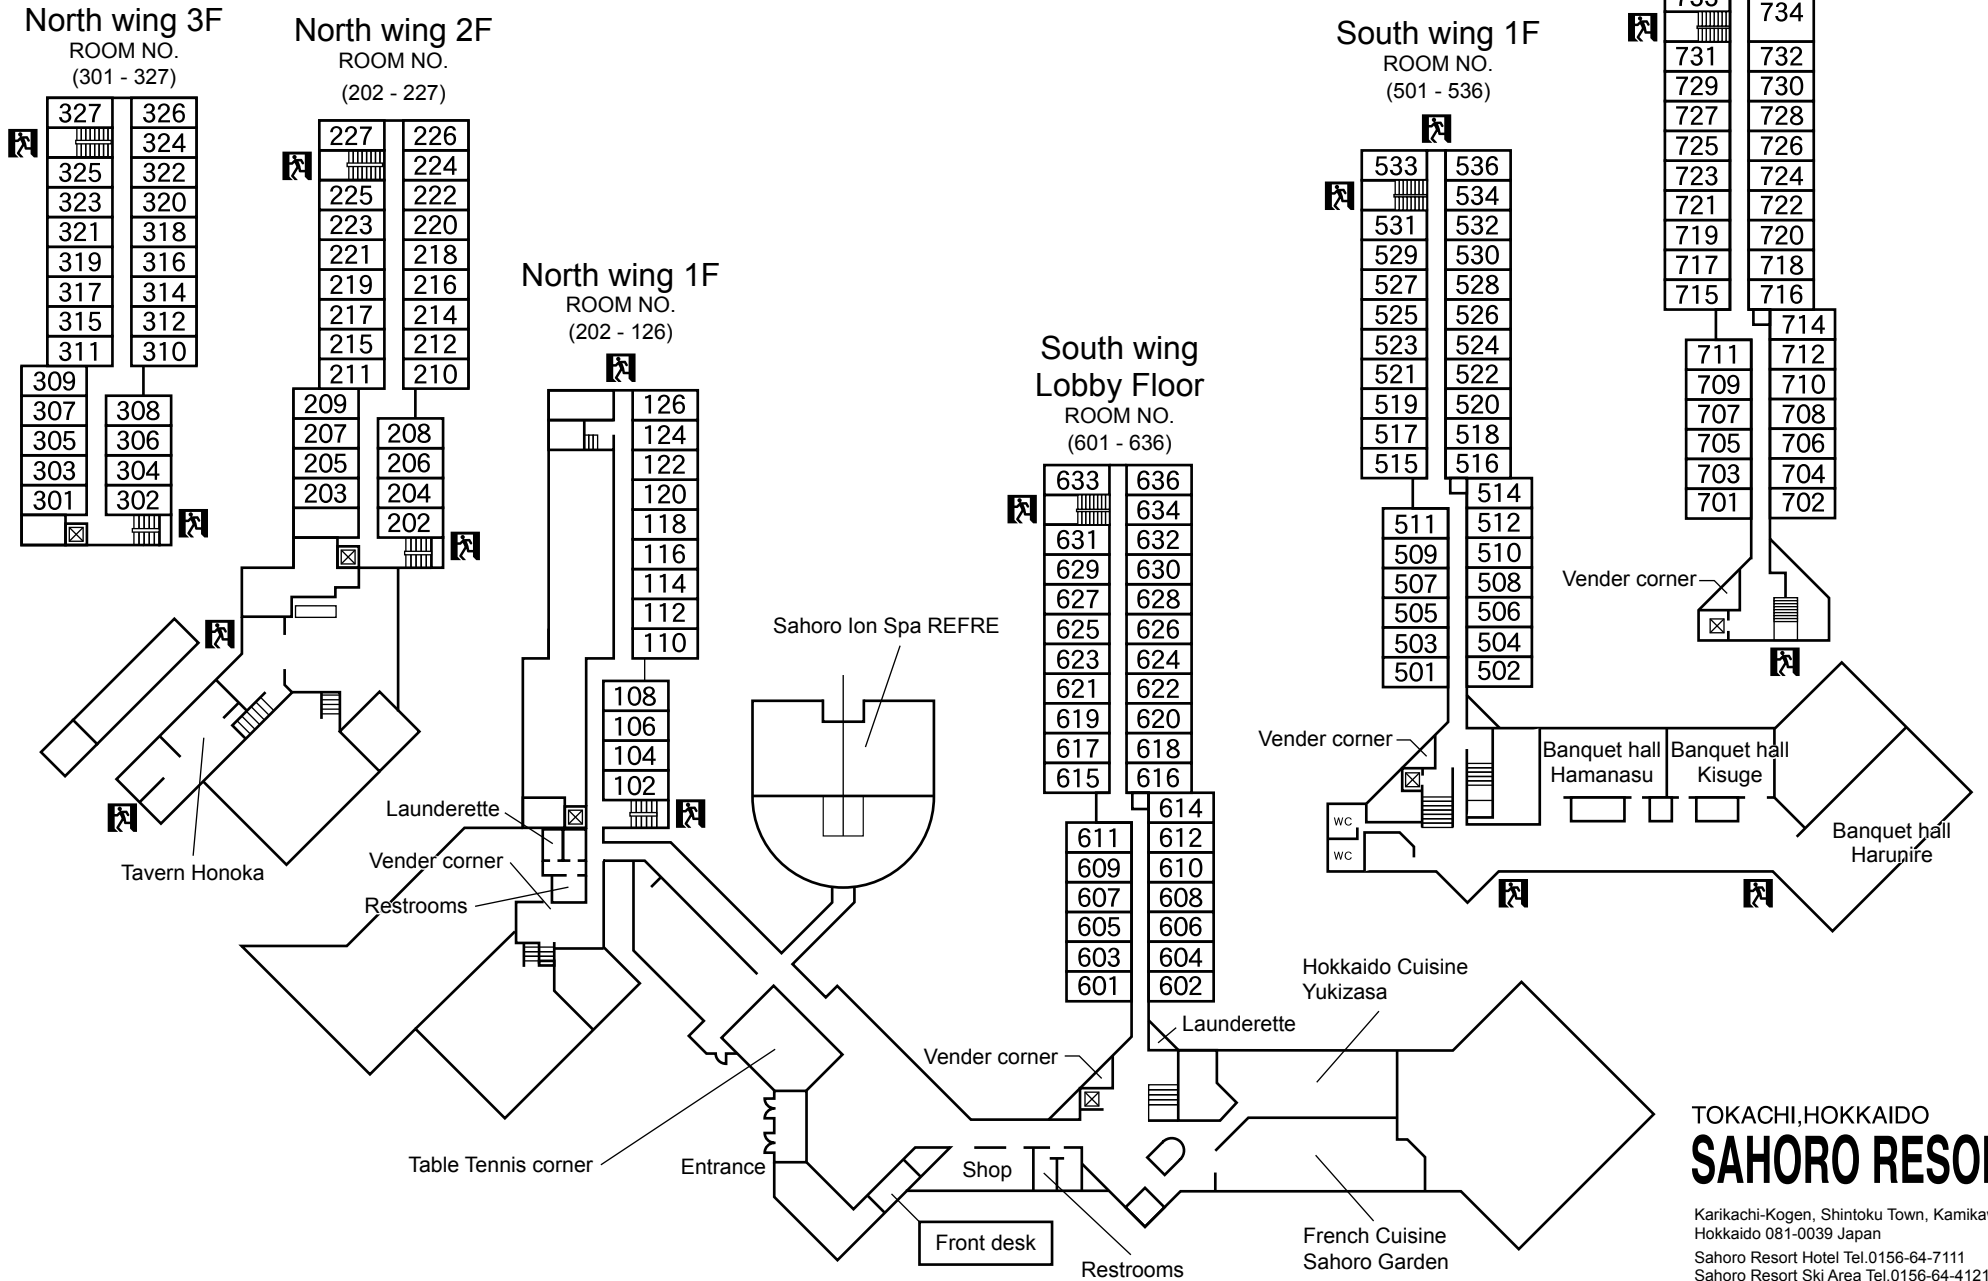

The SAHORO RESORT HOTEL

TOKACHI, HOKKAIDO
SAHORO RESORT

Karikachi-Kogen, Shintoku Town, Kamikawa,
 Hokkaido 081-0039 Japan
 Sahoro Resort Hotel Tel.0156-64-7111
 Sahoro Resort Ski Area Tel.0156-64-4121
 Sahoro Country Club Tel.0156-64-6910
 Sahoro Bear Mountain Tel.0156-64-7007